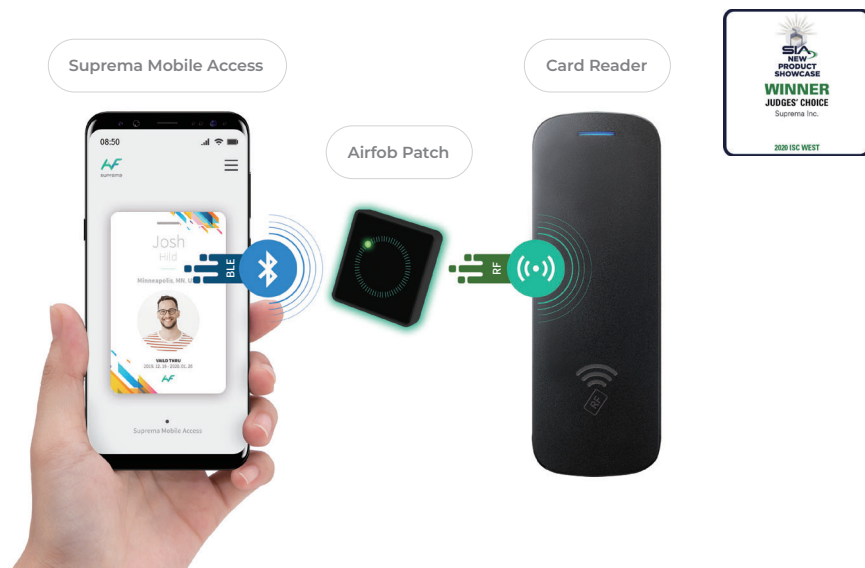

Suprema Mobile Access

JUST TAP & GO

Suprema Mobile Access

Suprema Mobile Access allows you to use your own smartphone as a key to access doors, facilities and more. By using your smartphone as a credential, managing and using an access card becomes easier, faster and safer.

Remote and contactless

Suprema makes it easier to issue and revoke a mobile access card by sending an email to users.

- Saves cost of issuing cards and maintenance in comparison to physical cards
- Protects your data with ISO 27001 certified system architecture

A comprehensive system for mobile access

Using Suprema Airfob Portal, you can build your own fully functional access control system with mobile access.

- Suprema's open API's can easily integrate into your existing system to make mobile access a part of your complete solution
- Suprema's In-App SDK allows you to integrate mobile access card into your own mobile application

Easiest way to go mobile, Airfob Patch

Suprema Airfob Patch is an award-winning, innovative device that attaches to existing RF card readers to make them compatible with Mobile Access Cards.

- Airfob Patch converts Mobile Access Card's Bluetooth signal to RF card signal
- Airfob Patch works without battery, harvesting energy from RF field signals transmitted from the card reader
- A retrofit patch-on device, Airfob Patch is quick and easy to install