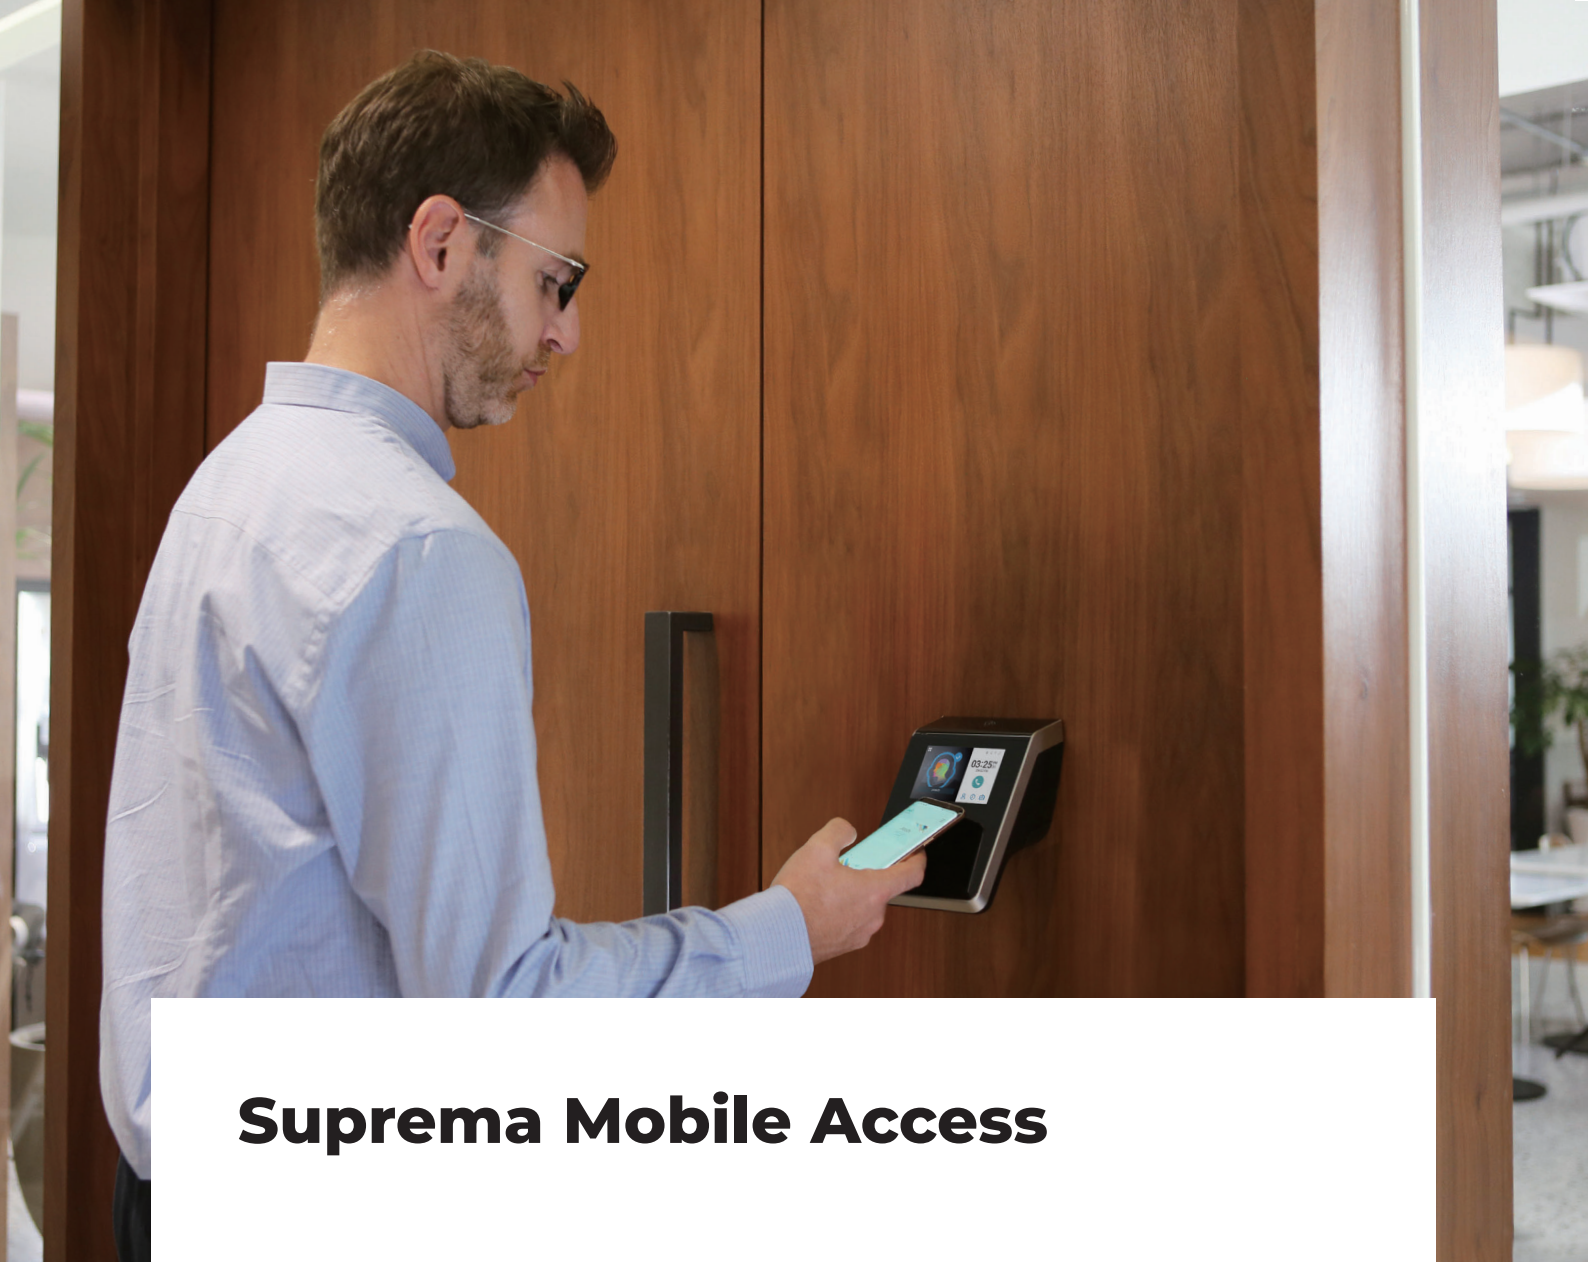

Suprema Mobile Access

JUST TAP & GO

Suprema Mobile Access

Suprema Mobile Access allows you to use your own smartphone as a key to access doors, facilities and more. By using your smartphone as a credential, managing and using an access card becomes easier, faster and safer.