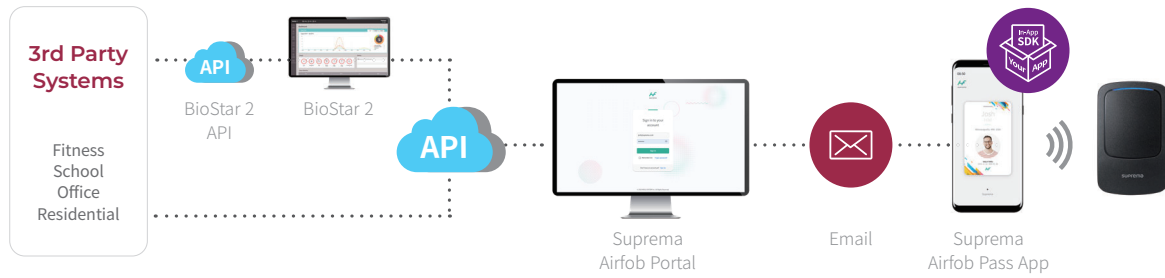

Remote and contactless

Suprema makes it easier to issue and revoke a mobile access card by sending an email to users.

- Saves cost of issuing cards and maintenance in comparison to physical cards
- Protects your data with ISO 27001 certified system architecture

A comprehensive system for mobile access

Using Suprema Airfob Portal, you can build your own fully functional access control system with mobile access.

- Suprema's open API's can easily integrate into your existing system to make mobile access a part of your complete solution
- Suprema's In-App SDK allows you to integrate mobile access card into your own mobile application

Easiest way to go mobile, Airfob Patch

Suprema Airfob Patch is an award-winning, innovative device that attaches to existing RF card readers to make them compatible with Mobile Access Cards.

- Airfob Patch converts Mobile Access Card's Bluetooth signal to RF card signal
- Airfob Patch works without battery, harvesting energy from RF field signals transmitted from the card reader
- A retrofit patch-on device, Airfob Patch is quick and easy to install

Apply to everywhere RF card is used

Entrance

Speed gate

Copier access

PC login

Industries leveraging mobile access

For Government

For Enterprise